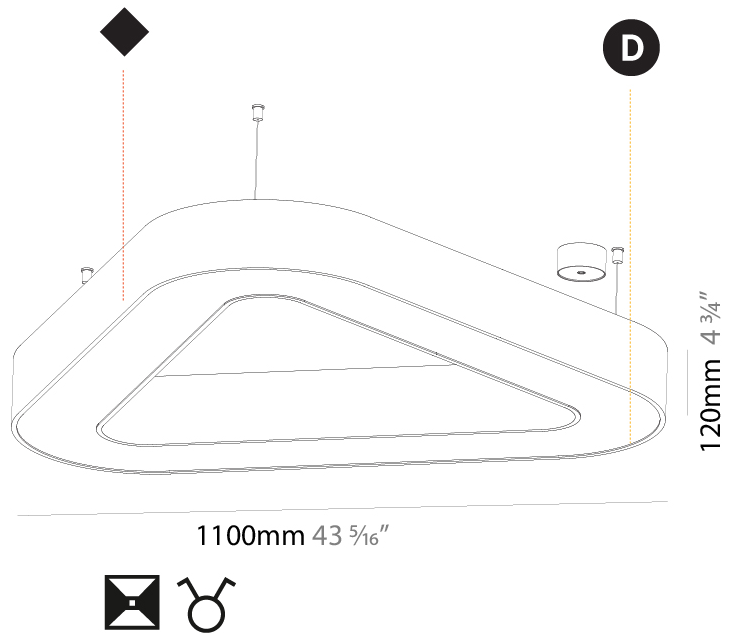

GENERAL

Series: Glorious
Subseries: Glorious Victory
Brand: Prolicht
Division: Architectural
Mounting Type: Suspension
Mounting Location: Ceiling
Subcategory: Ambient

PHYSICAL

Shape: Abstract
Length (mm): 1100
Length (in): 43 ⁵/₁₆
Width (mm): 1100
Width (in): 43 ⁵/₁₆
Height (mm): 120
Height (in): 4 ³/₄
Max. Overall Height (mm): 2120
Max. Overall Height (in): 83 ⁷/₁₆
Light Distribution: Direct / Indirect
Weight (kg): 10.819
Weight (lbs): 23.851
Diffuser: PMMA - Opal or Micro-Prism
Fixture Finish: SSR / BKV / CWI / CRY / HAB / LAG / UFT / ITA / RUA / RUR / MIC / FTG / MYG / TWT / LOD / PUS / FRO / FUP / KIA / POP / BLS / SPG / MEY / GOH / GUM / CHC / COM / ABZ / JAG / OBR / MOS / ROR
Fixture Material: Aluminum

ELECTRICAL

Lamp Type: LED (Zhaga Standard)
Input Wattage (W): 70
Total Output Wattage (W): 60 / 48 (3500K)
Dimming: Non-Dimming / Phase Dimming (120Vac only) / 0-10V Dimming
Driver Included: Yes
Driver Location: Integrated
Driver Type: Constant Current - 120 / 277Vac
Driver Class: Class 2
Input Voltage (V): 120 - 277
Constant Current (MA): 350 / 900/600 (3500K)

LED

Color Temperature (°K): 3000 / 3500 / 4000
Max. Delivered Lumen (lm): 4150 / 4302 / 4390 Direct / 3660 / 3783 / 3860 Indirect
CRI: >80 CRI
Efficiency (%): 70.9
Lamp Life (hrs): 50000

OPTICAL

RATINGS AND CERTIFICATIONS

Certified By: Certified for North American Standards
IP rating: IP20