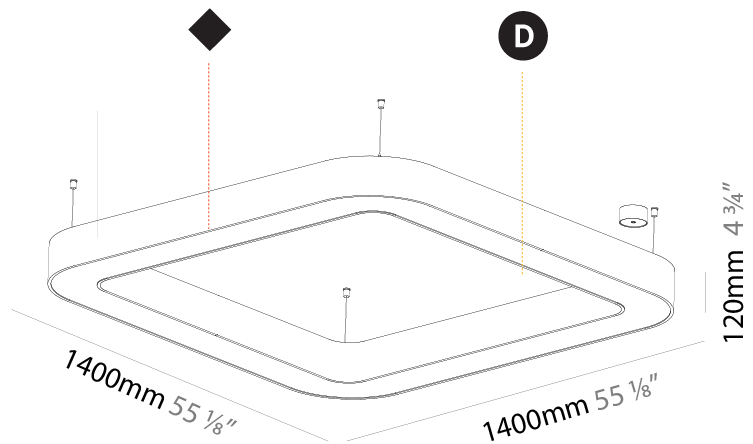

GENERAL

Series: Glorious
Subseries: Glorious Quantum
Brand: Prolight
Division: Architectural
Mounting Type: Suspension
Mounting Location: Ceiling
Subcategory: Ambient

PHYSICAL

Shape: Square
Length (mm): 1400
Length (in): 55 1/8
Width (mm): 1400
Width (in): 55 1/8
Height (mm): 120
Height (in): 4 3/4
Max. Overall Height (mm): 2120
Max. Overall Height (in): 83 7/16
Light Distribution: Direct / Indirect
Weight (kg): 18.463
Weight (lbs): 40.62
Diffuser: PMMA - Opal or Micro-Prism
Fixture Finish: SSR / BKV / CWI / CRY / HAB / LAG / UFT / ITA / RUA / RUR / MIC / FTG / MYG / TWT / LOD / PUS / FRO / FUP / KIA / POP / BLS / SPG / MEY / GOH / GUM / CHC / COM / ABZ / JAG / OBR / MOS / ROR
Fixture Material: Aluminum

ELECTRICAL

Lamp Type: LED (Zhaga Standard)
Input Wattage (W): 120
Total Output Wattage (W): 96 / 76.8 (3500K)
Dimming: Non-Dimming / Phase Dimming (120Vac only) / 0-10V Dimming
Driver Included: Yes
Driver Location: Integrated
Driver Type: Constant Current - 120 / 277Vac
Driver Class: Class 2
Input Voltage (V): 120 - 277
Constant Current (MA): 350 / 800 (3500K)

LED

Color Temperature (°K): 3000 / 3500 / 4000
Max. Delivered Lumen (lm): 7380 / 7644 / 7800 Direct / 5120 / 5556 / 5400 Indirect
CRI: >80 CRI
Efficiency (%): 69.8
Lamp Life (hrs): 50000

OPTICAL

RATINGS AND CERTIFICATIONS

Certified By: Certified for North American Standards
IP rating: IP20